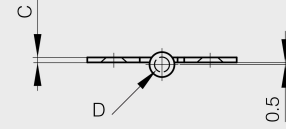

Lift-off hinges 60 to 80 mm long

Model : 14-7-3398

14-7-3396 & 14-7-3398 & 14-7-3400

14-7-3397 & 14-7-3399 & 14-7-3401

Material	steel
Finish	nickel plated
A (length)	68
B (width)	45
D (pin diameter)	4.5
C	1.5
Weight (g)	46
E	6
G (pitch)	54
F (pitch)	8
Opening angle	270
Note	type 1
S	4.5

Material	steel
Functions	lift-off hinges