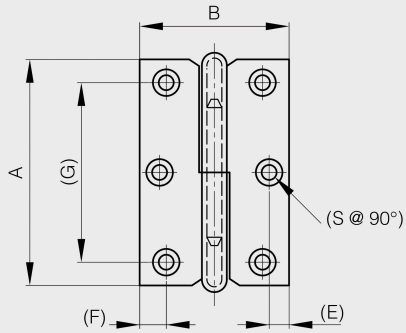

Lift-off hinges 60 to 80 mm long

Model : 14-7-3398

14-7-3396 & 14-7-3398 & 14-7-3400

14-7-3397 & 14-7-3399 & 14-7-3401

Material	steel
Finish	nickel plated
A (length)	68
B (width)	45
D (pin diameter)	4.5
C	1.5
Weight (g)	46
E	6
G (pitch)	54
F (pitch)	8
Opening angle	270
Note	type 1
S	4.5

Material	steel
Functions	lift-off hinges