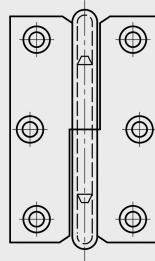

Lift-off hinges 60 to 80 mm long

Model : 14-7-3398

14-7-3396 & 14-7-3398 & 14-7-3400

14-7-3397 & 14-7-3399 & 14-7-3401

Material	steel
Finish	nickel plated
A (length)	68
B (width)	45
D (pin diameter)	4.5
C	1.5
Weight (g)	46
E	6
G (pitch)	54
F (pitch)	8
Opening angle	270
Note	type 1
S	4.5

Material	steel
Functions	lift-off hinges