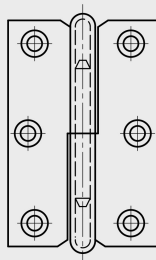

## Lift-off hinges 60 to 80 mm long

Model : 14-7-3397

14-7-3396 & 14-7-3398 & 14-7-3400

14-7-3397 & 14-7-3399 & 14-7-3401

Material	steel
Finish	nickel plated
A (length)	60
B (width)	40
D (pin diameter)	4
C	1.5
Weight (g)	35
E	5.5
G (pitch)	46
F (pitch)	7
Opening angle	270
Note	type 2
S	4

Material	steel
Functions	lift-off hinges