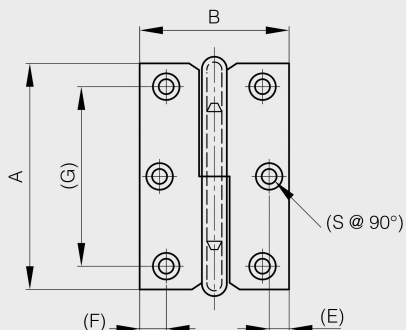

## Lift-off hinges 60 to 80 mm long

Model : 14-7-3397

14-7-3396 & 14-7-3398 & 14-7-3400

14-7-3397 & 14-7-3399 & 14-7-3401

Material	steel
Finish	nickel plated
A (length)	60
B (width)	40
D (pin diameter)	4
C	1.5
Weight (g)	35
E	5.5
G (pitch)	46
F (pitch)	7
Opening angle	270
Note	type 2
S	4

Material	steel
Functions	lift-off hinges