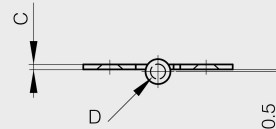

## Lift-off hinges 60 to 80 mm long

Model : 14-7-3397

14-7-3396 & 14-7-3398 & 14-7-3400

14-7-3397 & 14-7-3399 & 14-7-3401

Material	steel
Finish	nickel plated
A (length)	60
B (width)	40
D (pin diameter)	4
C	1.5
Weight (g)	35
E	5.5
G (pitch)	46
F (pitch)	7
Opening angle	270
Note	type 2
S	4

Material	steel
Functions	lift-off hinges