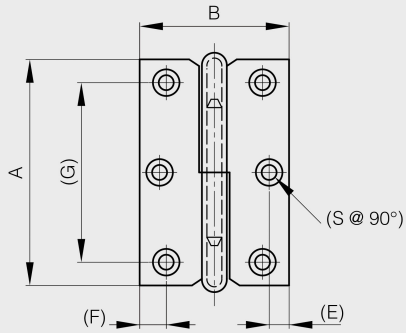

Lift-off hinges 60 to 80 mm long

Model : 14-7-3396

14-7-3396 & 14-7-3398 & 14-7-3400

14-7-3397 & 14-7-3399 & 14-7-3401

Material	steel
Finish	nickel plated
A (length)	60
B (width)	40
D (pin diameter)	4
C	1.5
Weight (g)	35
E	5.5
G (pitch)	46
F (pitch)	7
Opening angle	270
Note	type 1
S	4

Material	steel
Functions	lift-off hinges