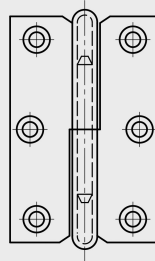

Lift-off hinges 60 to 80 mm long

Model : 14-7-3396

14-7-3396 & 14-7-3398 & 14-7-3400

14-7-3397 & 14-7-3399 & 14-7-3401

Material	steel
Finish	nickel plated
A (length)	60
B (width)	40
D (pin diameter)	4
C	1.5
Weight (g)	35
E	5.5
G (pitch)	46
F (pitch)	7
Opening angle	270
Note	type 1
S	4

Material	steel
Functions	lift-off hinges