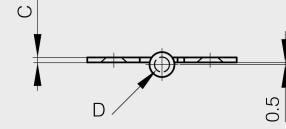

Lift-off hinges 60 to 80 mm long

Model : 14-7-3396

14-7-3396 & 14-7-3398 & 14-7-3400

14-7-3397 & 14-7-3399 & 14-7-3401

Material	steel
Finish	nickel plated
A (length)	60
B (width)	40
D (pin diameter)	4
C	1.5
Weight (g)	35
E	5.5
G (pitch)	46
F (pitch)	7
Opening angle	270
Note	type 1
S	4

Material	steel
Functions	lift-off hinges