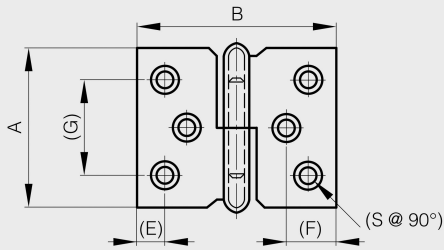

## Lift-off hinges 40 mm long

Model : 14-7-3393

14-7-3392

14-7-3393

Material	steel
Finish	nickel plated
A (length)	40
B (width)	50
D (pin diameter)	4
C	1.5
E	7.5
Weight (g)	28
G (pitch)	24
F (pitch)	13
Opening angle	270
Note	type 2
S	3

Material	steel
Functions	lift-off hinges