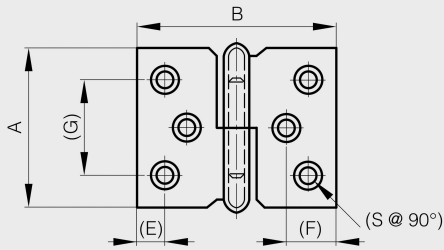

Lift-off hinges 40 mm long

Model : 14-7-3392

14-7-3392

14-7-3393

Material	steel
Finish	nickel plated
A (length)	40
B (width)	50
D (pin diameter)	4
C	1.5
E	7.5
Weight (g)	28
G (pitch)	24
F (pitch)	13
Opening angle	270
Note	type 1
S	3

Material	steel
Functions	lift-off hinges