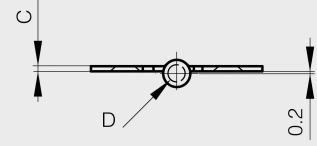

Lift-off hinges 30 mm long

Model : 14-7-3391

14-7-3390

14-7-3391

Material	steel
Finish	nickel plated
A (length)	30
B (width)	40
D (pin diameter)	4
C	1.2
Weight (g)	16
G (pitch)	15
F (pitch)	7.7
Opening angle	270
Note	type 2
S	3
Material	steel

Functions

lift-off hinges