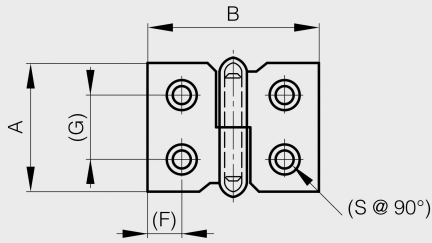

Lift-off hinges 30 mm long

Model : 14-7-3391

14-7-3390

14-7-3391

Material	steel
Finish	nickel plated
A (length)	30
B (width)	40
D (pin diameter)	4
C	1.2
Weight (g)	16
G (pitch)	15
F (pitch)	7.7
Opening angle	270
Note	type 2
S	3
Material	steel

Functions

lift-off hinges