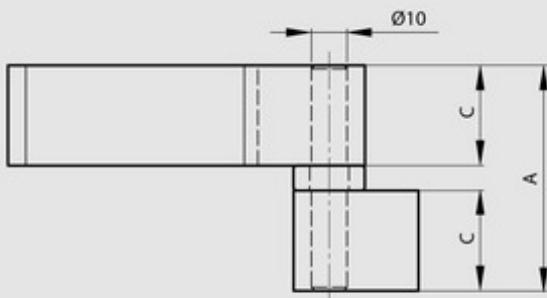

Swivel pin with ball bearing

Model : 14-1-3883

Material	steel
Finish	raw
A (length)	63
B (width)	115
D (pin diameter)	10
C	28
Weight (g)	482
Opening angle	270
Material	steel
Functions	free swing hinges