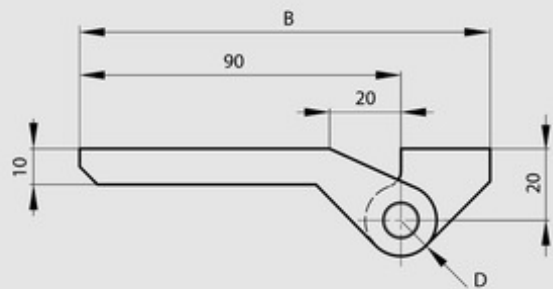

Swivel pin with ball bearing

Model : 14-1-3883

Material	steel
Finish	raw
A (length)	63
B (width)	115
D (pin diameter)	10
C	28
Weight (g)	482
Opening angle	270
Material	steel
Functions	free swing hinges