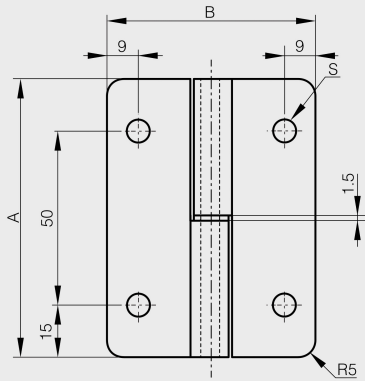

## Lift-off hinges 80 x 60 mm - stainless steel

Model : 14-1-3873

Pin and washer in stainless steel.

14-1-3872

14-1-3873

Material	304 stainless steel
Finish	raw
A (length)	80
B (width)	60
D (pin diameter)	6
C	2
Weight (g)	115
Opening angle	270
Note	type 2
S	6.3
Material	stainless steel
Functions	lift-off hinges