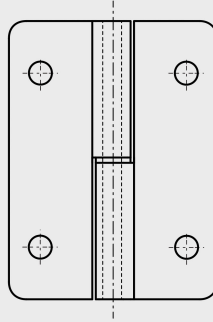

## Lift-off hinges 80 x 60 mm - stainless steel

Model : 14-1-3873

Pin and washer in stainless steel.

14-1-3872

14-1-3873

Material	304 stainless steel
Finish	raw
A (length)	80
B (width)	60
D (pin diameter)	6
C	2
Weight (g)	115
Opening angle	270
Note	type 2
S	6.3
Material	stainless steel
Functions	lift-off hinges