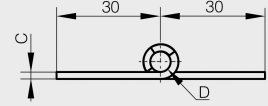

## Lift-off hinges 80 x 60 mm - stainless steel

Model : 14-1-3873

Pin and washer in stainless steel.

14-1-3872

14-1-3873

Material	304 stainless steel
Finish	raw
A (length)	80
B (width)	60
D (pin diameter)	6
C	2
Weight (g)	115
Opening angle	270
Note	type 2
S	6.3
Material	stainless steel
Functions	lift-off hinges