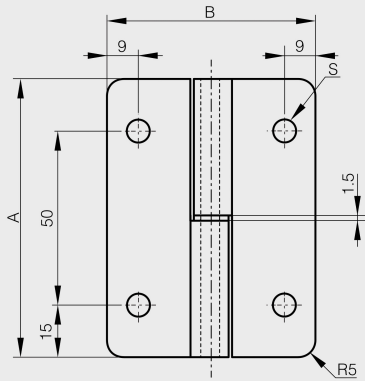

Lift-off hinges 80 x 60 mm - stainless steel

Model : 14-1-3872

Pin and washer in stainless steel.

14-1-3872

14-1-3873

Material	304 stainless steel
Finish	raw
A (length)	80
B (width)	60
D (pin diameter)	6
C	2
Weight (g)	115
Opening angle	270
Note	type 1
S	6.3
Material	stainless steel
Functions	lift-off hinges