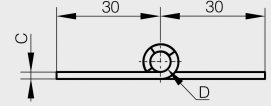

Lift-off hinges 80 x 60 mm - stainless steel

Model : 14-1-3872

Pin and washer in stainless steel.

14-1-3872

14-1-3873

Material	304 stainless steel
Finish	raw
A (length)	80
B (width)	60
D (pin diameter)	6
C	2
Weight (g)	115
Opening angle	270
Note	type 1
S	6.3
Material	stainless steel
Functions	lift-off hinges