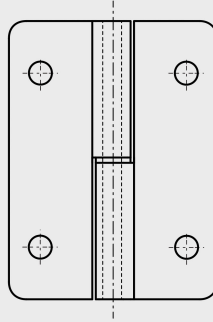

Lift-off hinges 80 x 60 mm - stainless steel

Model : 14-1-3872

Pin and washer in stainless steel.

14-1-3872

14-1-3873

Material	304 stainless steel
Finish	raw
A (length)	80
B (width)	60
D (pin diameter)	6
C	2
Weight (g)	115
Opening angle	270
Note	type 1
S	6.3
Material	stainless steel
Functions	lift-off hinges