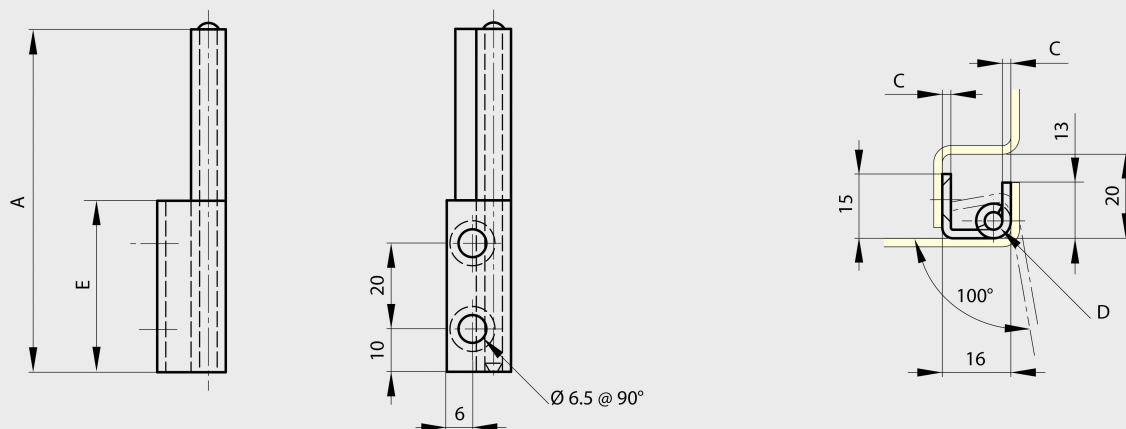

Concealed pin hinges - 100° opening

Model : 12-1-3538

Non handed fitting.
Removable pin in 304 stainless steel.

Material	304 stainless steel
Finish	raw
A (length)	80
D (pin diameter)	4
C	2
E	40
Weight (g)	45
Opening angle	100
Material	stainless steel
Functions	concealed