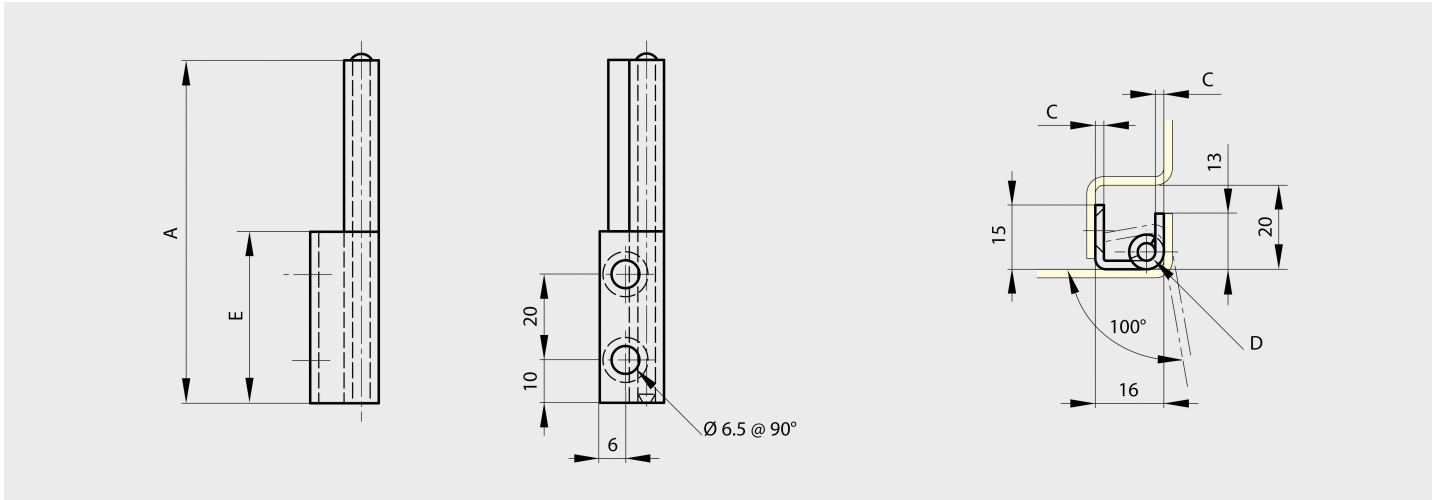

Concealed pin hinges - 100° opening

Model : 12-1-3537

Non handed fitting.
Removable pin in 304 stainless steel.

Material	steel
Finish	raw
A (length)	80
D (pin diameter)	4
C	2
E	40
Weight (g)	45
Opening angle	100
Material	steel
Functions	concealed