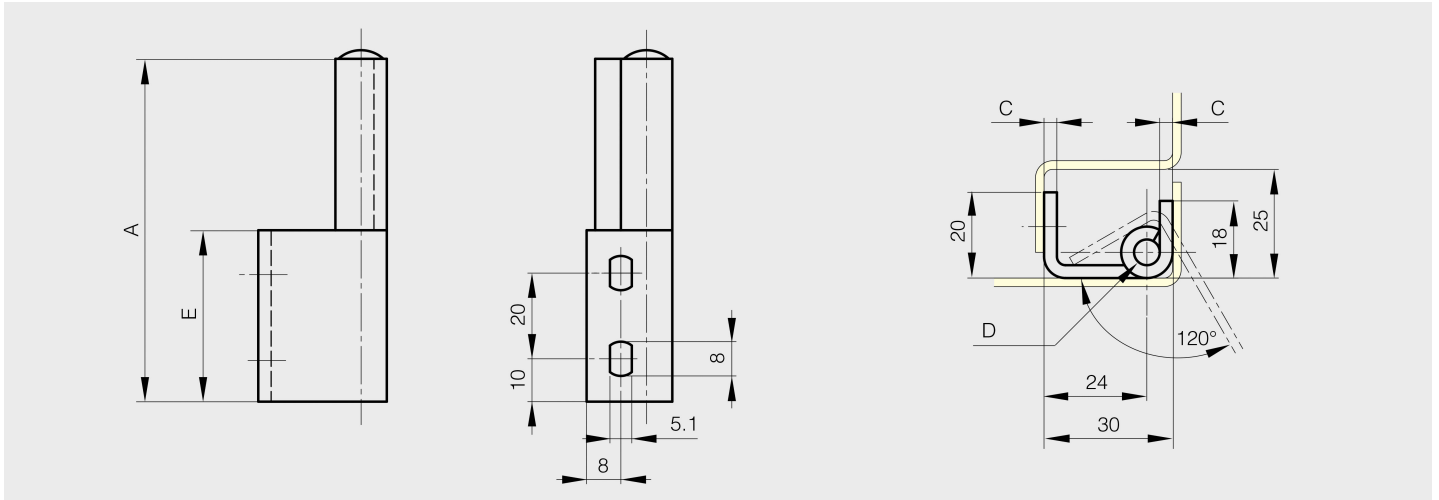

## Concealed pin hinges - 120° opening

Model : 12-1-3528

Non handed fitting.  
Removable pin in 304 stainless steel.

Material	304 stainless steel
Finish	raw
A (length)	80
D (pin diameter)	6
C	3
Weight (g)	107
E	40
Opening angle	120
Material	stainless steel
Functions	concealed