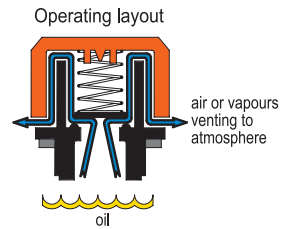

THREADED FITTING

Polyamide based (PA) technopolymer, black colour, semi-matte finish.

PACKING RING

NBR synthetic rubber.

SEALING DISK

Technopolymer with NBR synthetic rubber O-ring.

SPRING

Stainless steel

STANDARD EXECUTIONS

- **SFV-10 mb**: valve (sealing disk) opens when pressure exceeds 0.010 bar (set at 10 mb).
- **SFV-100 mb**: valve (sealing disk) opens when pressure exceeds 0.100 bar (set at 100 mb).

FEATURES AND APPLICATIONS

SFV. valve breather caps are particularly suitable for all those applications (speed reducers, variators or compressors) when the internal air pressure must not exceed a certain value (10 or 100 mb). In these cases, the safety valve of the cap allows the expulsion of the exceeding air in the reservoir, thus re-establishing the pressure values for which the valve is set.

Sealing disc (closed in normal pressure conditions) prevents dust from getting in and oil-losses.

ELESA Original design

SFV-10 mb

SFV-10 mb

Code	Description	Code	Description	d	D	L	d2	h	⚖
54611	SFV.16x1.5 10mb	54611-C9	SFV.16x1.5 10mb-C9	M16x1.5	31	29.5	10	9.5	12
54621	SFV.18x1.5 10mb	54621-C9	SFV.18x1.5 10mb-C9	M18x1.5	31	29.5	10	9.5	12
54631	SFV.20x1.5 10mb	54631-C9	SFV.20x1.5 10mb-C9	M20x1.5	31	29.5	10	9.5	12
54641	SFV.22x1.5 10mb	54641-C9	SFV.22x1.5 10mb-C9	M22x1.5	31	29.5	10	9.5	13
54651	SFV.1/4 10mb	54651-C9	SFV.1/4 10mb-C9	G 1/4	31	29.5	8	9.5	11
54661	SFV.3/8 10mb	54661-C9	SFV.3/8 10mb-C9	G 3/8	31	29.5	10	9.5	12
54671	SFV.1/2 10mb	54671-C9	SFV.1/2 10mb-C9	G 1/2	31	29.5	10	9.5	12
54681	SFV.3/4 10mb	54681-C9	SFV.3/4 10mb-C9	G 3/4	42	36.5	17	11.5	23
54691	SFV.1 10mb	54691-C9	SFV.1 10mb-C9	G 1	42	36.5	17	11.5	25