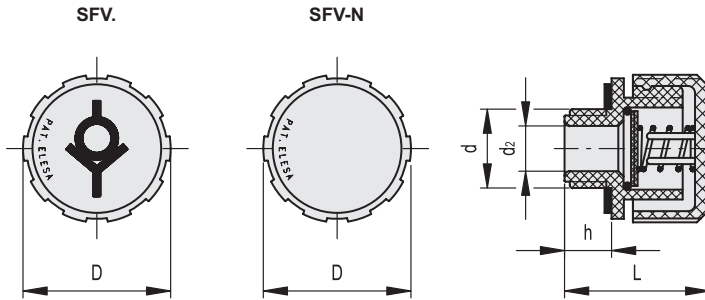

FEATURES AND APPLICATIONS

SFV. valve breather caps are particularly suitable for all those applications (speed reducers, variators or compressors) when the internal air pressure must not exceed a certain value (10 or 100 mb). In these cases, the safety valve of the cap allows the expulsion of the exceeding air in the reservoir, thus re-establishing the pressure values for which the valve is set.

Sealing disc (closed in normal pressure conditions) prevents dust from getting in and oil-losses.

ELESA Original design

SFV-10 mb

SFV-10 mb

Code	Description	Code	Description	d	D	L	d2	h	⚖
54611	SFV.16x1.5 10mb	54611-C9	SFV.16x1.5 10mb-C9	M16x1.5	31	29.5	10	9.5	12
54621	SFV.18x1.5 10mb	54621-C9	SFV.18x1.5 10mb-C9	M18x1.5	31	29.5	10	9.5	12
54631	SFV.20x1.5 10mb	54631-C9	SFV.20x1.5 10mb-C9	M20x1.5	31	29.5	10	9.5	12
54641	SFV.22x1.5 10mb	54641-C9	SFV.22x1.5 10mb-C9	M22x1.5	31	29.5	10	9.5	13
54651	SFV.1/4 10mb	54651-C9	SFV.1/4 10mb-C9	G 1/4	31	29.5	8	9.5	11
54661	SFV.3/8 10mb	54661-C9	SFV.3/8 10mb-C9	G 3/8	31	29.5	10	9.5	12
54671	SFV.1/2 10mb	54671-C9	SFV.1/2 10mb-C9	G 1/2	31	29.5	10	9.5	12
54681	SFV.3/4 10mb	54681-C9	SFV.3/4 10mb-C9	G 3/4	42	36.5	17	11.5	23
54691	SFV.1 10mb	54691-C9	SFV.1 10mb-C9	G 1	42	36.5	17	11.5	25