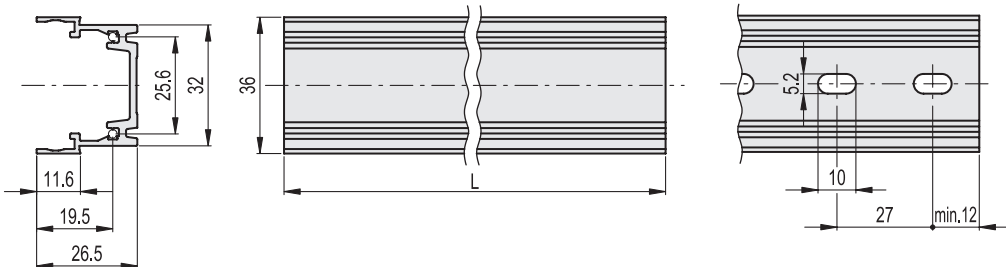

Profiles with length different from the standard executions (maximum length 2970 mm).

ASSEMBLY INSTRUCTIONS

Fix the profile to the supporting structure with screws of suitable size and number for the specific application, by making, if necessary, appropriate holes in the base of the profile.

The profile can be mounted in two points of support (Fig.1) or in complete support (Fig. 2).

For the drainage of any fluids that can collect inside the profile (for example in case of applications on machines and equipment whose parts must be frequently cleaned by using water jets, for hygienic reasons) it is recommended, if necessary to make holes of appropriate size and shape in the base of the profile.

TECHNICAL DATA

See: ELEROLL Modular roller tracks (on page 1108).

Fig.1

Fig.2

RLT-AL-AN
RLT-AL-BL

RLT-AL-AN-SL

RLT-AL-AN

RLT-AL-BL

RLT-AL-AN-SL

Code	Description	Code	Description	Code	Description	L	Δ
429900-0270	RLT-AL-270-AN	429920-0270	RLT-AL-270-BL	429910-0270	RLT-AL-270-AN-SL	270	123
429900-0540	RLT-AL-540-AN	429920-0540	RLT-AL-540-BL	429910-0540	RLT-AL-540-AN-SL	540	247
429900-0810	RLT-AL-810-AN	429920-0810	RLT-AL-810-BL	429910-0810	RLT-AL-810-AN-SL	810	370
429900-1080	RLT-AL-1080-AN	429920-1080	RLT-AL-1080-BL	429910-1080	RLT-AL-1080-AN-SL	1080	495
429900-1350	RLT-AL-1350-AN	429920-1350	RLT-AL-1350-BL	429910-1350	RLT-AL-1350-AN-SL	1350	618
429900-1620	RLT-AL-1620-AN	429920-1620	RLT-AL-1620-BL	429910-1620	RLT-AL-1620-AN-SL	1620	740
429900-1890	RLT-AL-1890-AN	429920-1890	RLT-AL-1890-BL	429910-1890	RLT-AL-1890-AN-SL	1890	865
429900-2160	RLT-AL-2160-AN	429920-2160	RLT-AL-2160-BL	429910-2160	RLT-AL-2160-AN-SL	2160	990
429900-2430	RLT-AL-2430-AN	429920-2430	RLT-AL-2430-BL	429910-2430	RLT-AL-2430-AN-SL	2430	1110
429900-2700	RLT-AL-2700-AN	429920-2700	RLT-AL-2700-BL	429910-2700	RLT-AL-2700-AN-SL	2700	1235
429900-2970	RLT-AL-2970-AN	429920-2970	RLT-AL-2970-BL	429910-2970	RLT-AL-2970-AN-SL	2970	1360