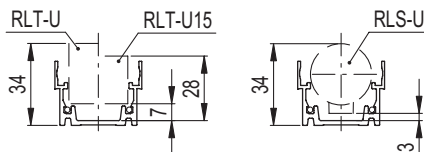

Profiles with length different from the standard executions (maximum length 2970 mm).

ASSEMBLY INSTRUCTIONS

Fix the profile to the supporting structure with screws of suitable size and number for the specific application, by making, if necessary, appropriate holes in the base of the profile.

The profile can be mounted in two points of support (Fig.1) or in complete support (Fig. 2).

For the drainage of any fluids that can collect inside the profile (for example in case of applications on machines and equipment whose parts must be frequently cleaned by using water jets, for hygienic reasons) it is recommended, if necessary to make holes of appropriate size and shape in the base of the profile.

TECHNICAL DATA

See: ELEROLL Modular roller tracks (on page 1108).

Fig.1

Fig.2

RLT-AL-AN
RLT-AL-BL

RLT-AL-AN-SL

RLT-AL-AN

RLT-AL-BL

RLT-AL-AN-SL

Code	Description	Code	Description	Code	Description	L	Δ
429900-0270	RLT-AL-270-AN	429920-0270	RLT-AL-270-BL	429910-0270	RLT-AL-270-AN-SL	270	123
429900-0540	RLT-AL-540-AN	429920-0540	RLT-AL-540-BL	429910-0540	RLT-AL-540-AN-SL	540	247
429900-0810	RLT-AL-810-AN	429920-0810	RLT-AL-810-BL	429910-0810	RLT-AL-810-AN-SL	810	370
429900-1080	RLT-AL-1080-AN	429920-1080	RLT-AL-1080-BL	429910-1080	RLT-AL-1080-AN-SL	1080	495
429900-1350	RLT-AL-1350-AN	429920-1350	RLT-AL-1350-BL	429910-1350	RLT-AL-1350-AN-SL	1350	618
429900-1620	RLT-AL-1620-AN	429920-1620	RLT-AL-1620-BL	429910-1620	RLT-AL-1620-AN-SL	1620	740
429900-1890	RLT-AL-1890-AN	429920-1890	RLT-AL-1890-BL	429910-1890	RLT-AL-1890-AN-SL	1890	865
429900-2160	RLT-AL-2160-AN	429920-2160	RLT-AL-2160-BL	429910-2160	RLT-AL-2160-AN-SL	2160	990
429900-2430	RLT-AL-2430-AN	429920-2430	RLT-AL-2430-BL	429910-2430	RLT-AL-2430-AN-SL	2430	1110
429900-2700	RLT-AL-2700-AN	429920-2700	RLT-AL-2700-BL	429910-2700	RLT-AL-2700-AN-SL	2700	1235
429900-2970	RLT-AL-2970-AN	429920-2970	RLT-AL-2970-BL	429910-2970	RLT-AL-2970-AN-SL	2970	1360