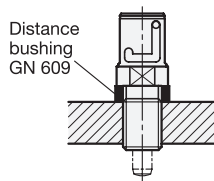

**Version with key (Type B / Type BK)**

Key GN 816.1-10

Cover sleeve

Assembly instruction

Distance bushing GN 609

Screw in threaded socket

Clip in cover sleeve