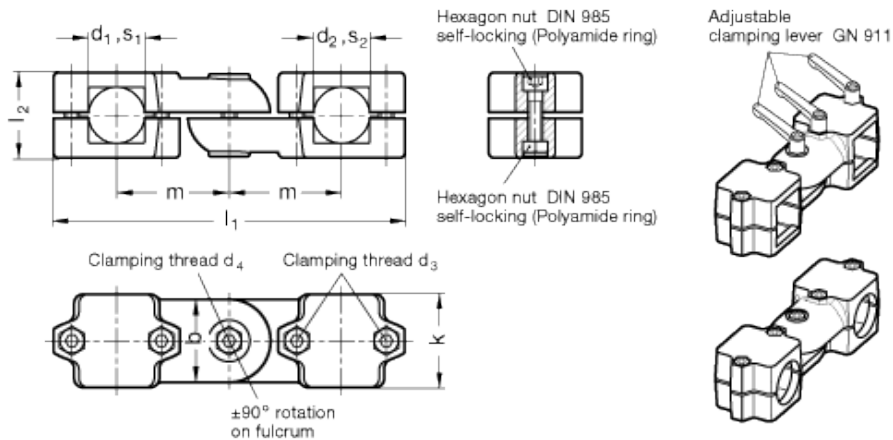

# GN 289

Swivel clamp connector joints