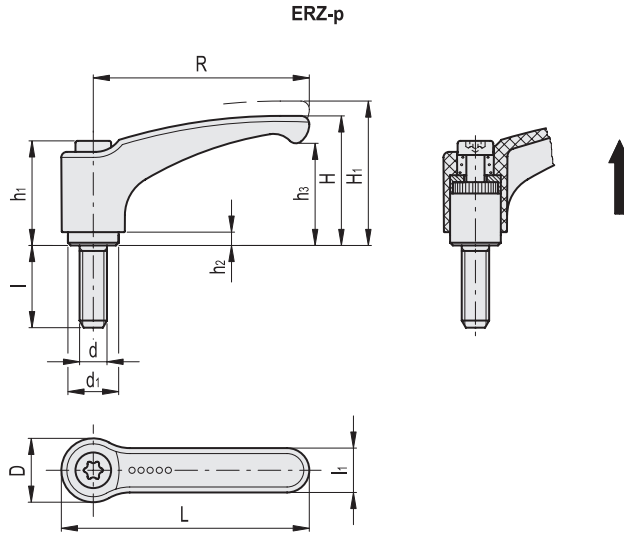

ERZ-p