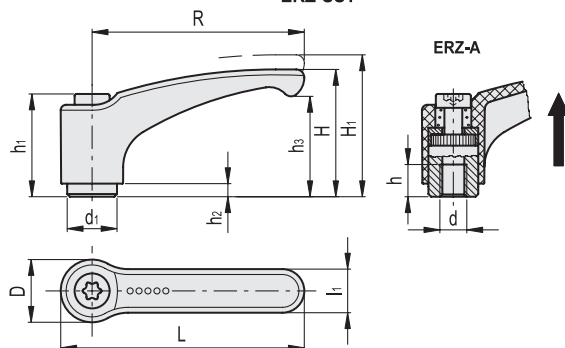

ERGOSTYLE® ELESA Original design

ERZ-A
ERZ-SST