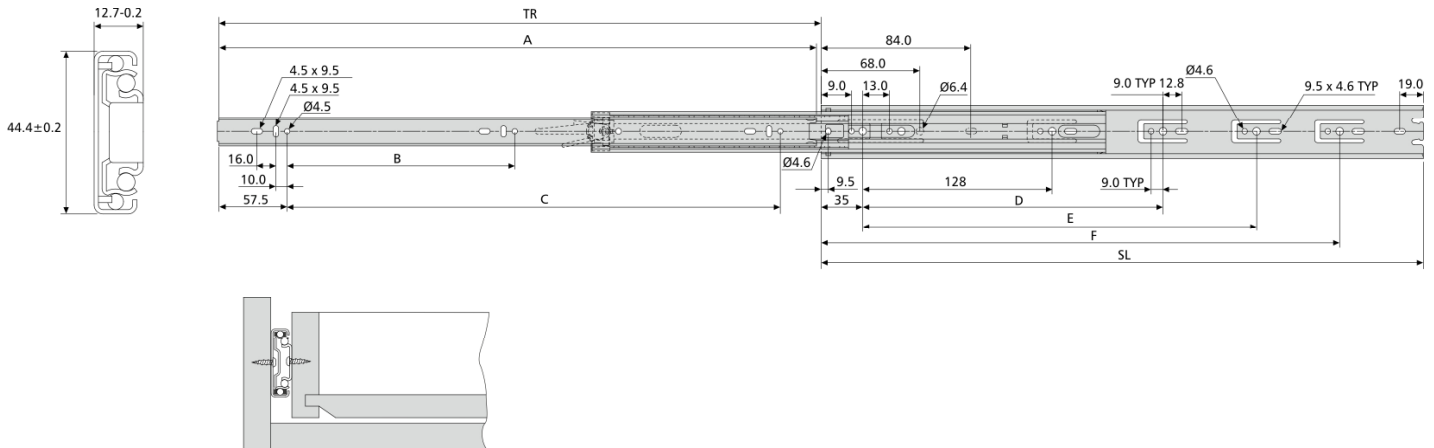

FEATURES

- Load rating up to 45kg (450mm length)
- 100% extension
- Hold-in
- Front disconnect lever
- Zinc finish
- For side mounting

BENEFITS

- Breathing tabs
- Off the shelf for fast delivery
- Easy installation

Econo Runner	Travel		A	B	C	D	E	F
	SL	±3						
DZ4520-0025	250	250	248	176	-	-	-	-
DZ4520-0030	300	300	298	96	224	224	-	-
DZ4520-0035	350	350	348	96	256	224	-	-
DZ4520-0040	400	400	398	128	320	224	320	-
DZ4520-0045	450	450	448	160	352	224	352	-
DZ4520-0050	500	500	498	192	416	224	352	-
DZ4520-0055	550	550	548	192	448	224	352	448
DZ4520-0060	600	600	598	224	512	224	352	480
DZ4520-0065	650	650	648	256	544	224	352	544
DZ4520-0070	700	700	698	256	608	224	352	544

Fixing recommendation: 4mm wood screw/6mm Euro screw/M4 screw

The manufacturer of Econo Runner reserves the right to alter specifications without notice